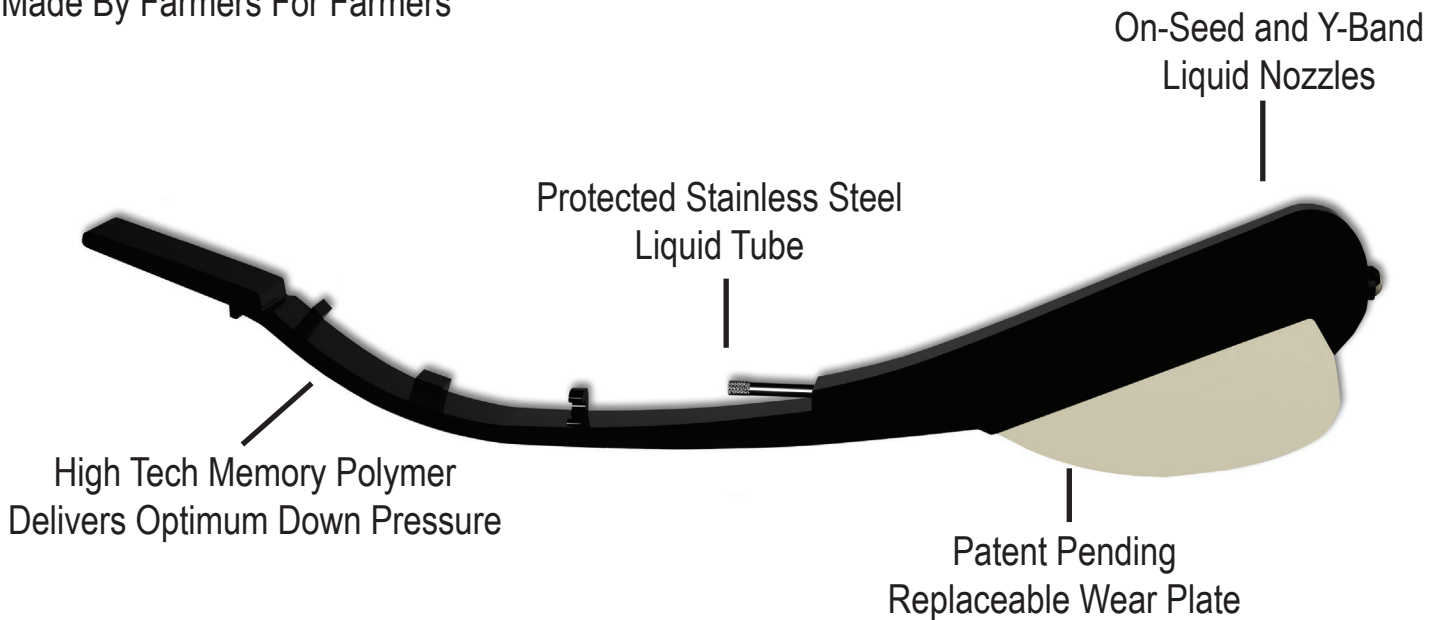

FLO-RITE SEED FIRMERS

Revolutionary Seed Firmer Technology
Exclusively Distributed By Herschel.

- Memory Polymer
- Lower Replacement Cost
- Optimum Seed Placement
- Made By Farmers For Farmers

flo-rite®

seed firmers

TESTIMONIALS

"I was impressed with the Flo-Rite seed firmer. I did a lot of digging and the seeds were right where they were supposed to be in the trench. The down pressure of the Flo-Rite is the best I've seen. They definitely helped contribute to even corn emergence."

Bob Crites | Hicksville, OH

"The best thing I can say is they work! The different color wear plate allows you to see and measure the wear better. As a result, I know I will change the wear plate more often allowing the equipment to do the best job possible. They work so well, I'm going to put them on both my new planters this year. I don't want to plant without them."

Bill Gentry | Henderson, KY

"We ran the seed firmers over all our corn acres. They are extremely durable and I like that you can see how much wear you are getting on the replaceable wear plate. The flex and down pressure is better than what the Keeton seed firmers offer."